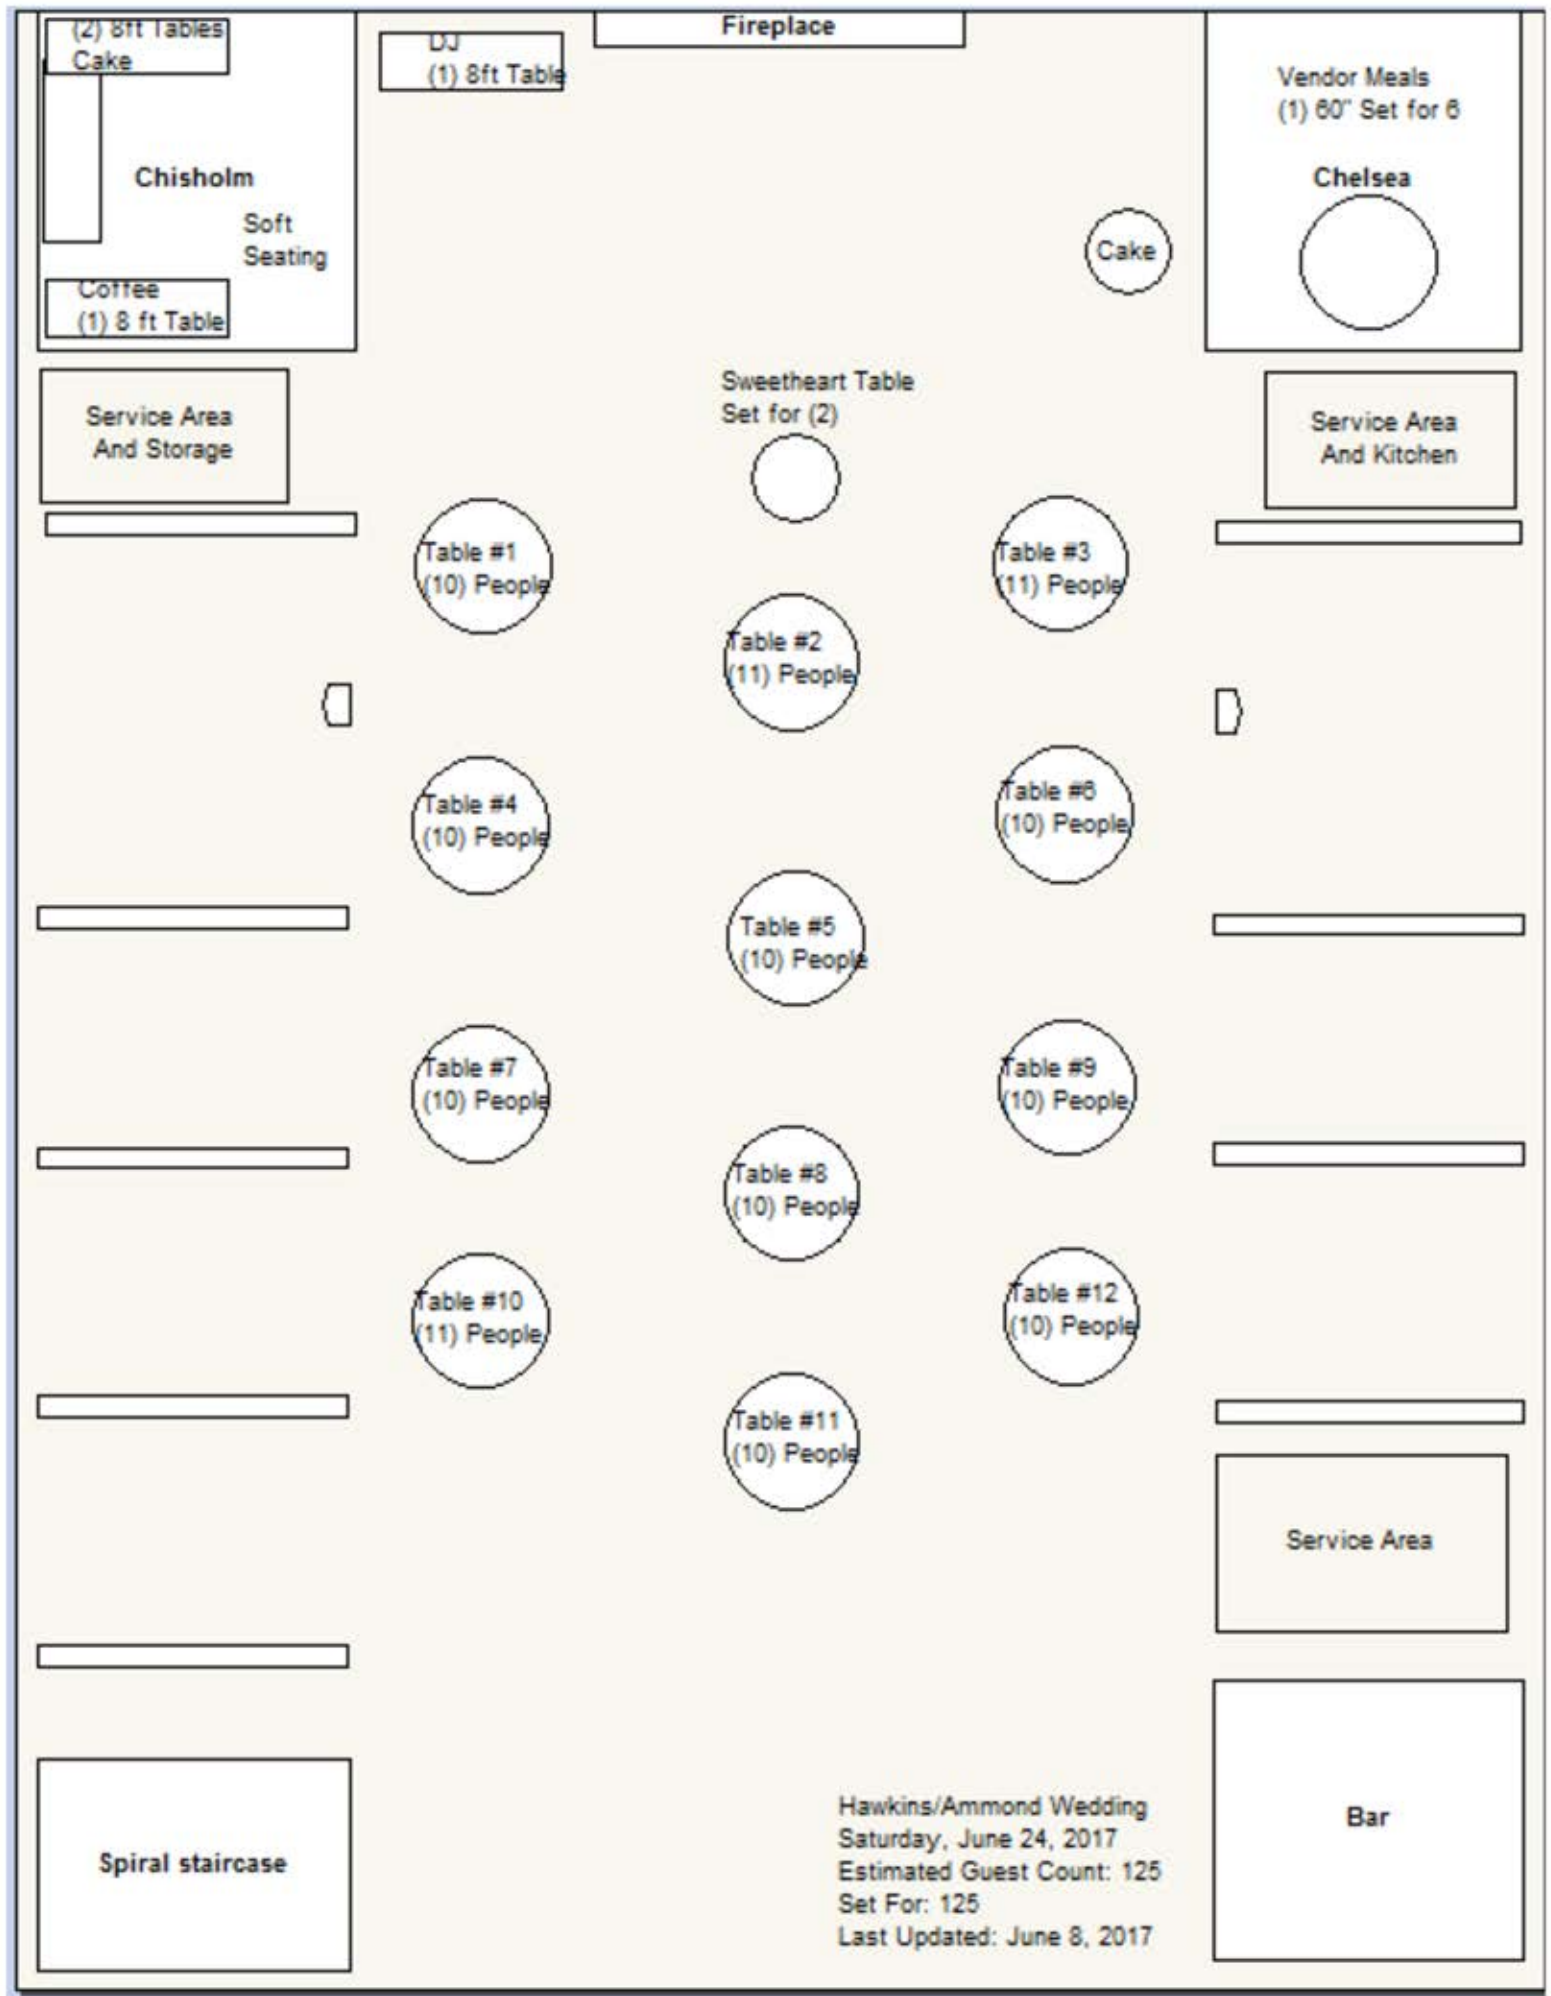

(2) 8ft Tables
Cake

DJ
(1) 8ft Table

Fireplace

Vendor Meals
(1) 60" Set for 6

Chelsea

Chisholm
Soft Seating

Cake

Coffee
(1) 8 ft Table

Service Area
And Storage

Sweetheart Table
Set for (2)

Service Area
And Kitchen

Table #1
(10) People

Table #3
(11) People

Table #2
(11) People

Table #4
(10) People

Table #6
(10) People

Table #5
(10) People

Table #7
(10) People

Table #9
(10) People

Table #8
(10) People

Table #10
(11) People

Table #12
(10) People

Table #11
(10) People

Service Area

Spiral staircase

Hawkins/Ammond Wedding
Saturday, June 24, 2017
Estimated Guest Count: 125
Set For: 125
Last Updated: June 8, 2017

Bar