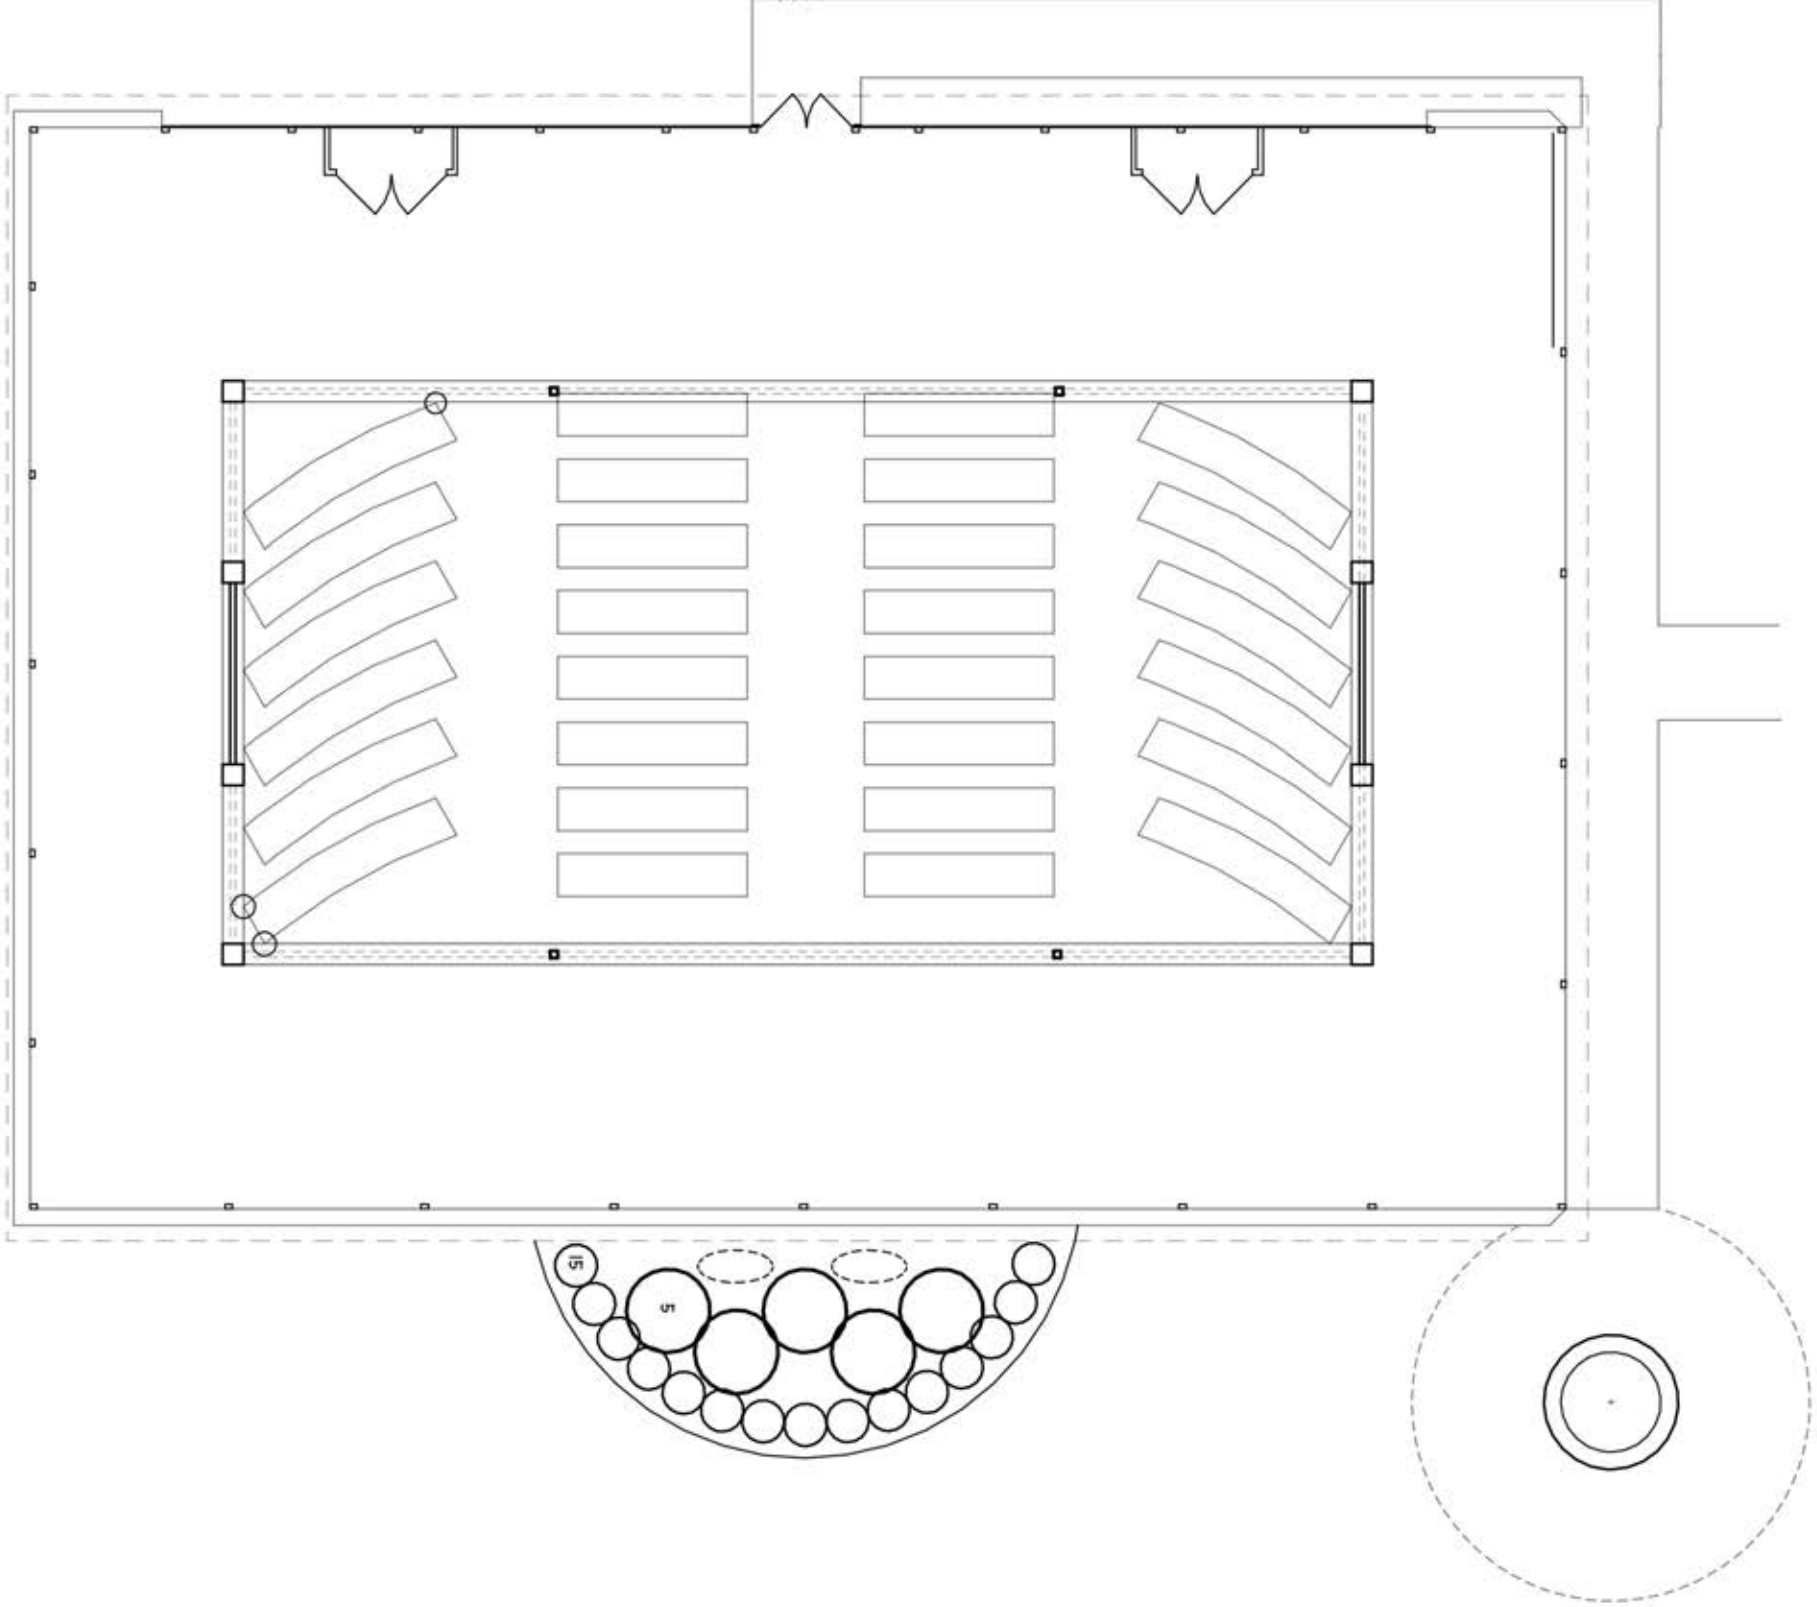

22' x 13' AREA

Move table and chair to back if space needed for setup

H

H' ord.

UP

UP

PAVILION

DN