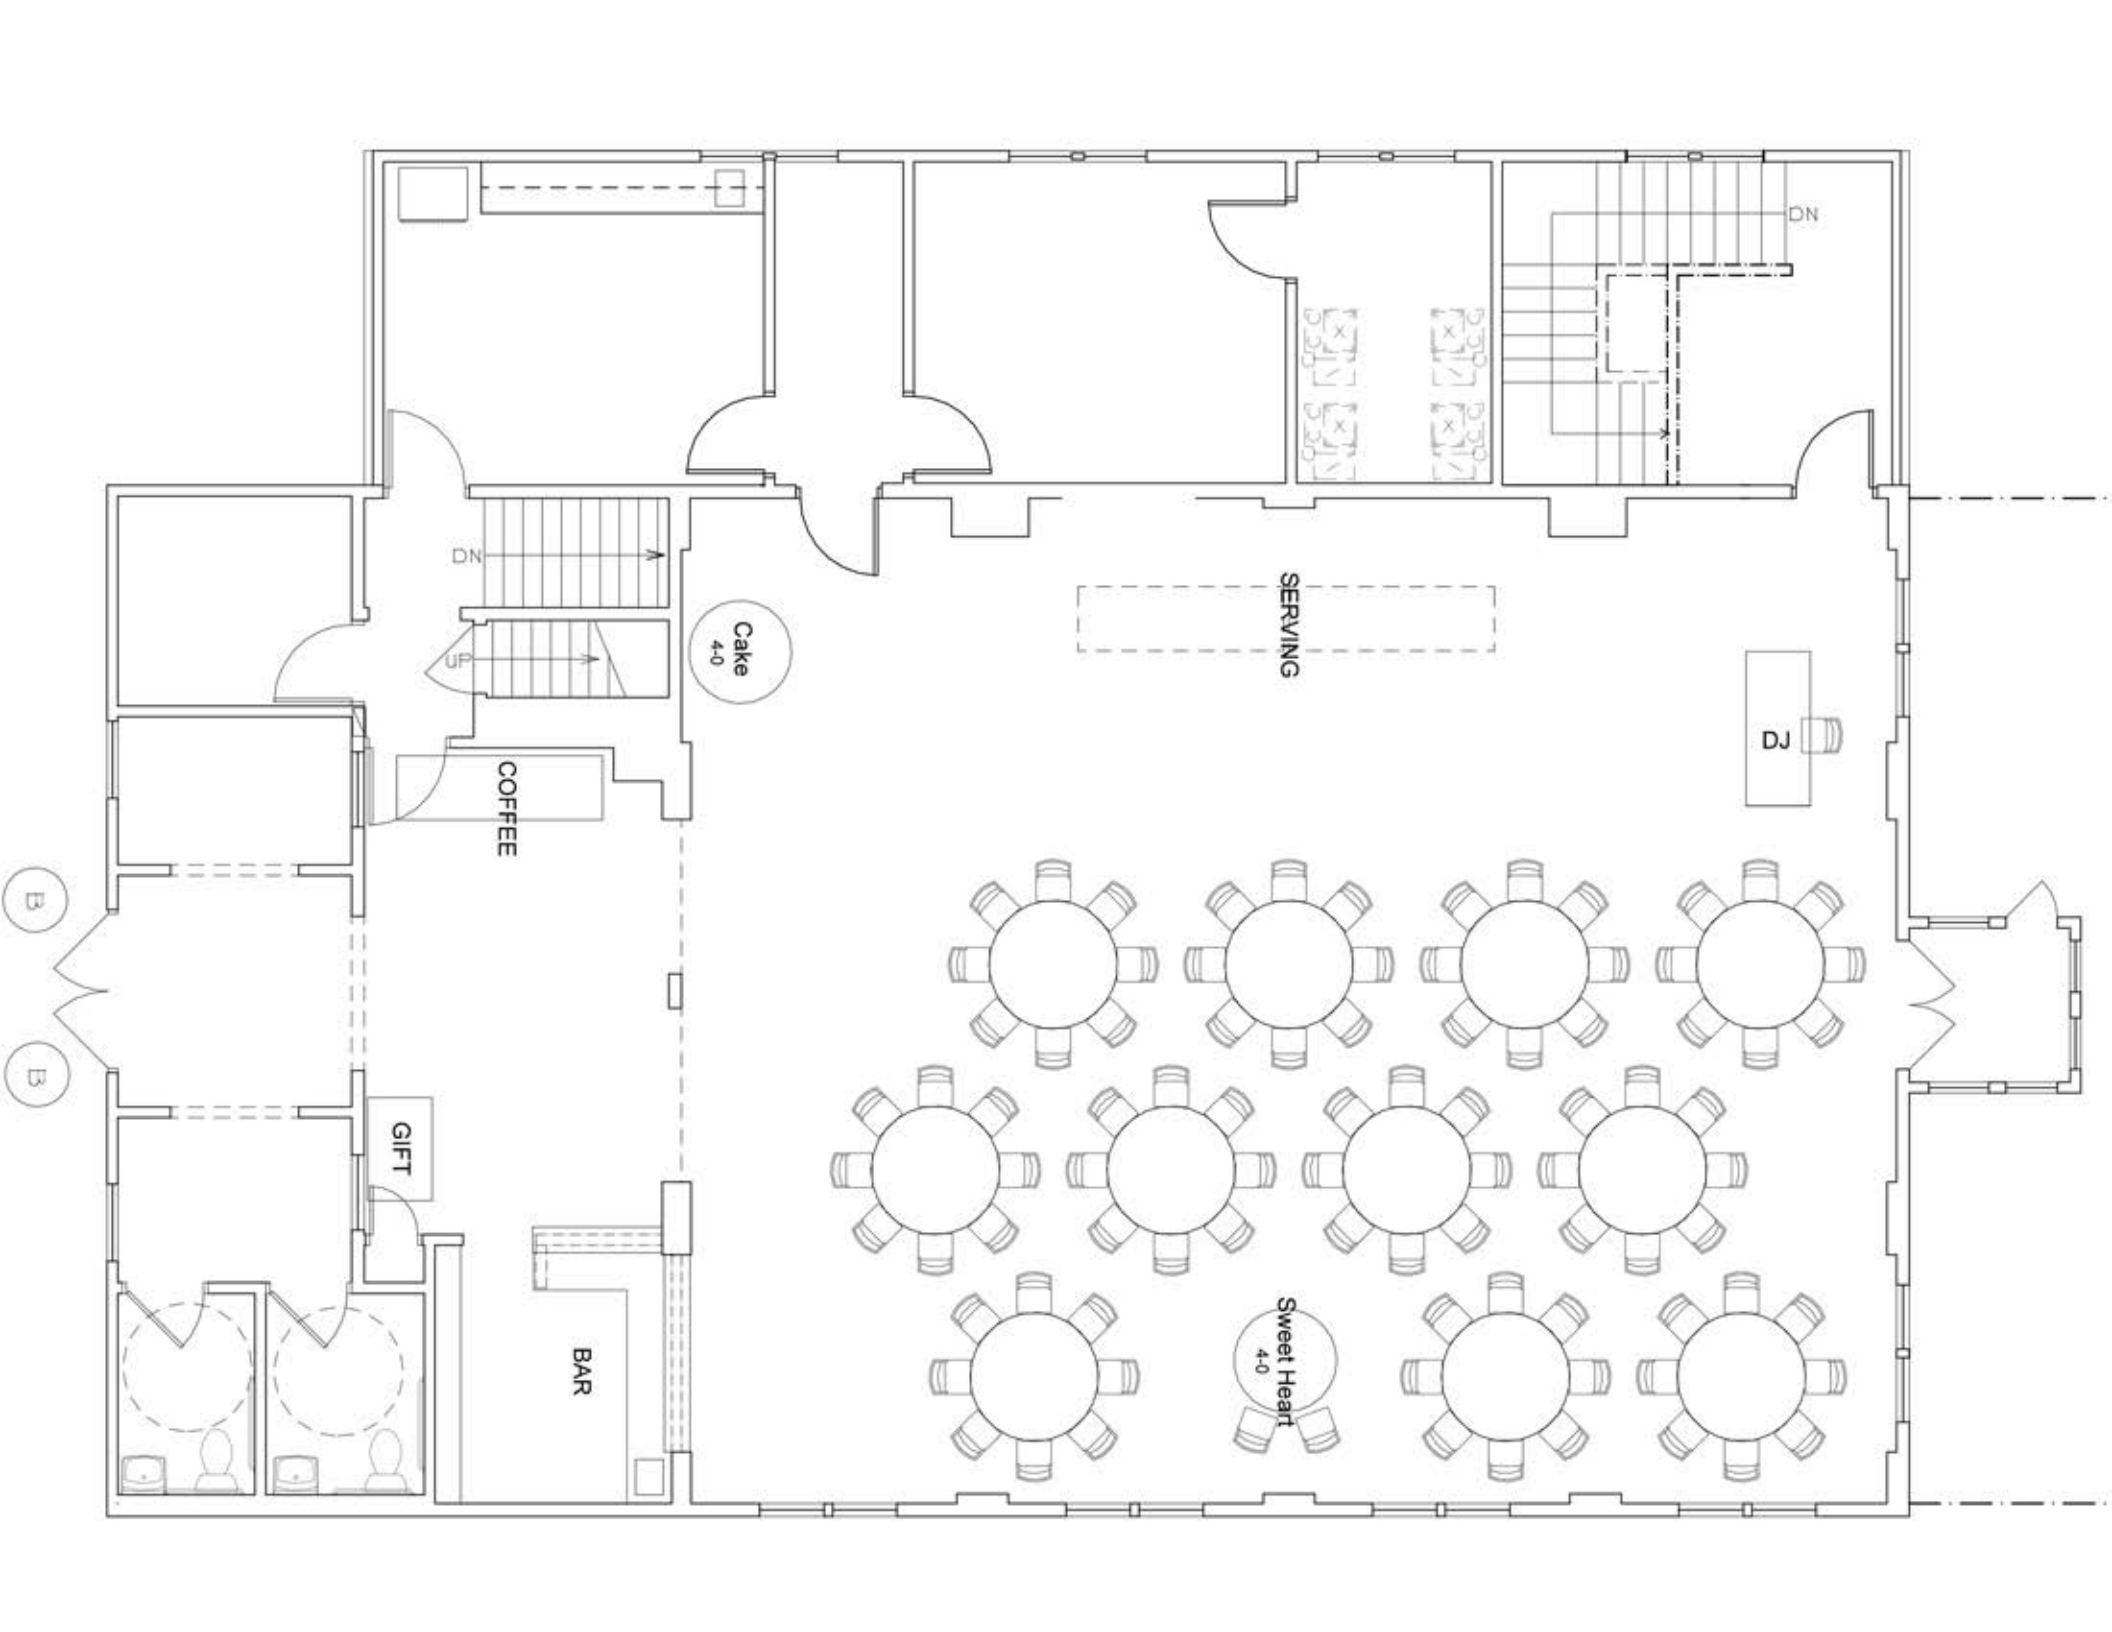

22' x 13' AREA

Move table and chair to back if space needed for setup

H

H' ord.

UP

UP

PAVILION

DN